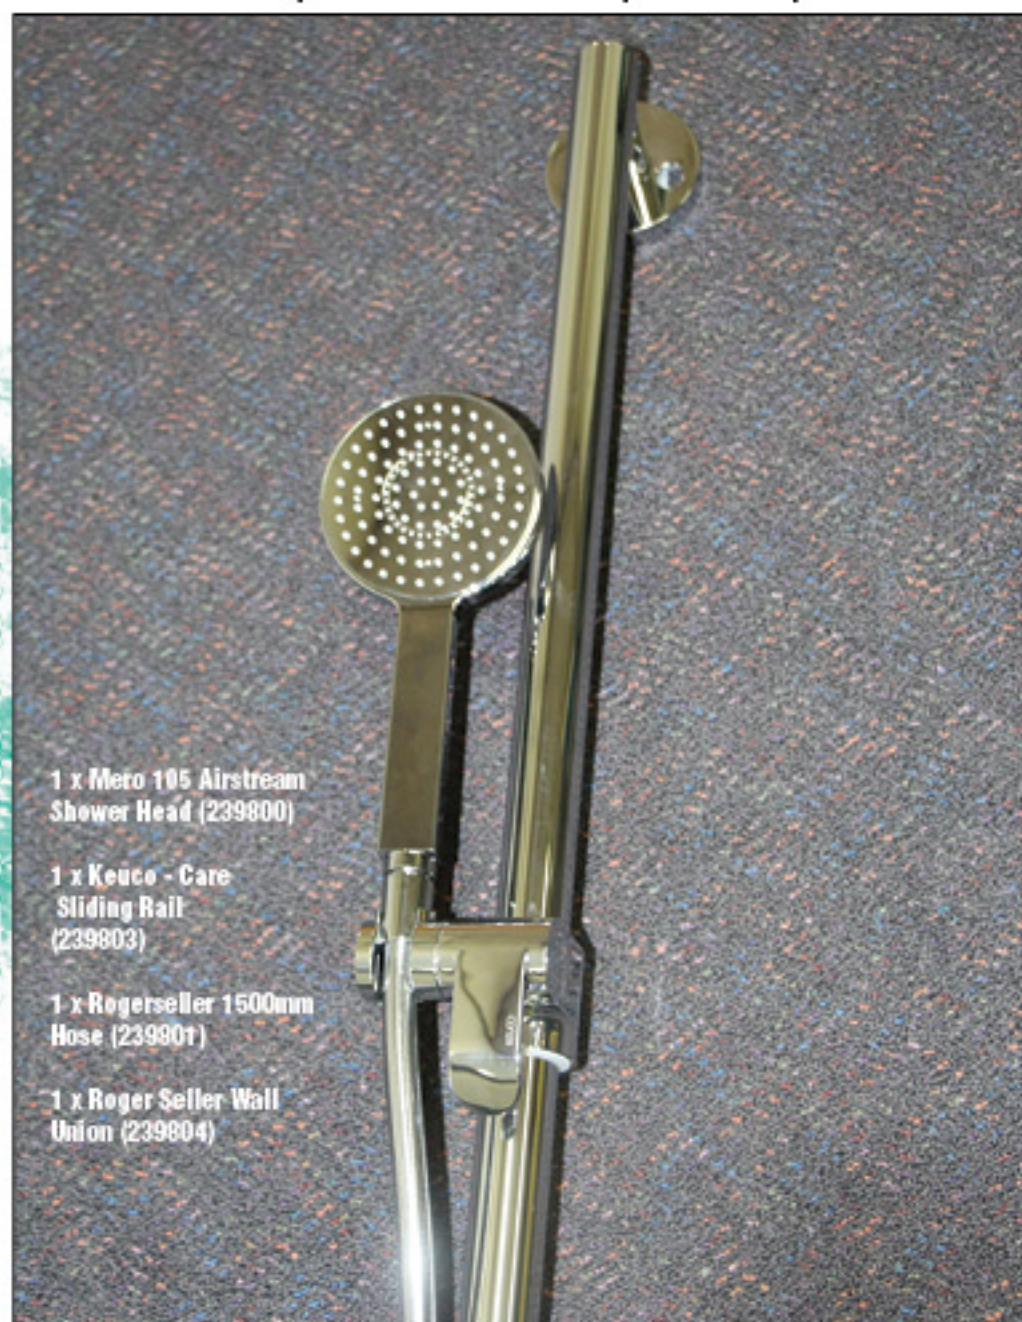

LISSONI BASIN MIXER  
239802 — CHROME  
WELS RATING - 5 STAR

**\$399 + GST**

**Plumbers  
Supplies**   
Co-op  
*All Profits to Members!*

# Quality Design

Top end european product

1 x Mero 105 Airstream  
Shower Head (239800)

1 x Keuco - Care  
Sliding Rail  
(239803)

1 x Rogerseller 1500mm  
Hose (239801)

1 x Roger Seller Wall  
Union (239804)